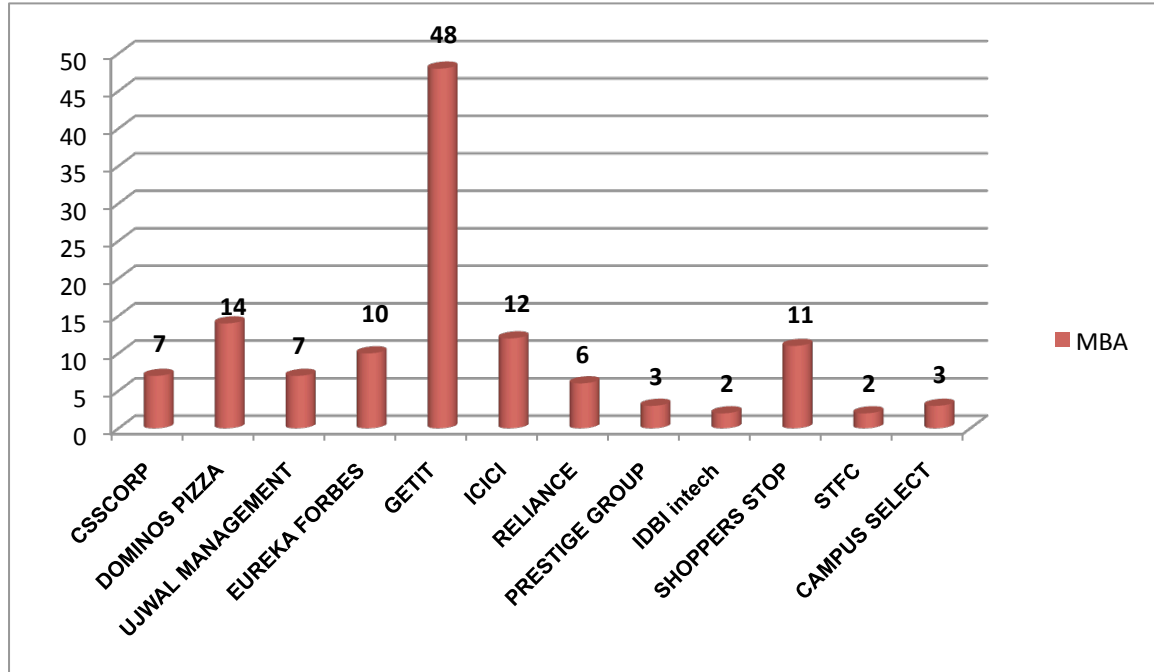

## **RECRUITMENT STATS – 2012 (MBA 3rd BATCH 2012)**

SL No.	Company Name	MBA (3rd Batch) Strength – 91
1	CSSCORP	07
2	DOMINOS PIZZA	14
3	UJWAL MANAGEMENT	07
4	EUREKA FORBES	10
5	GETIT	48
6	ICICI	12
7	RELIANCE	06
8	PRESTIGE GROUP	03
9	IDBI intech	02
10	SHOPPERS STOP	11
11	STFC	02
12	CAMPUS SELECT	03
<b>Total Recruitment</b>		<b>125</b>
<b>Percentage of placement</b>		<b>89.01%</b>

Total No. of final year students – 91

Total No. of students Placed – 81

Current Placement Percentage only with respect to placed students– **89.01%**