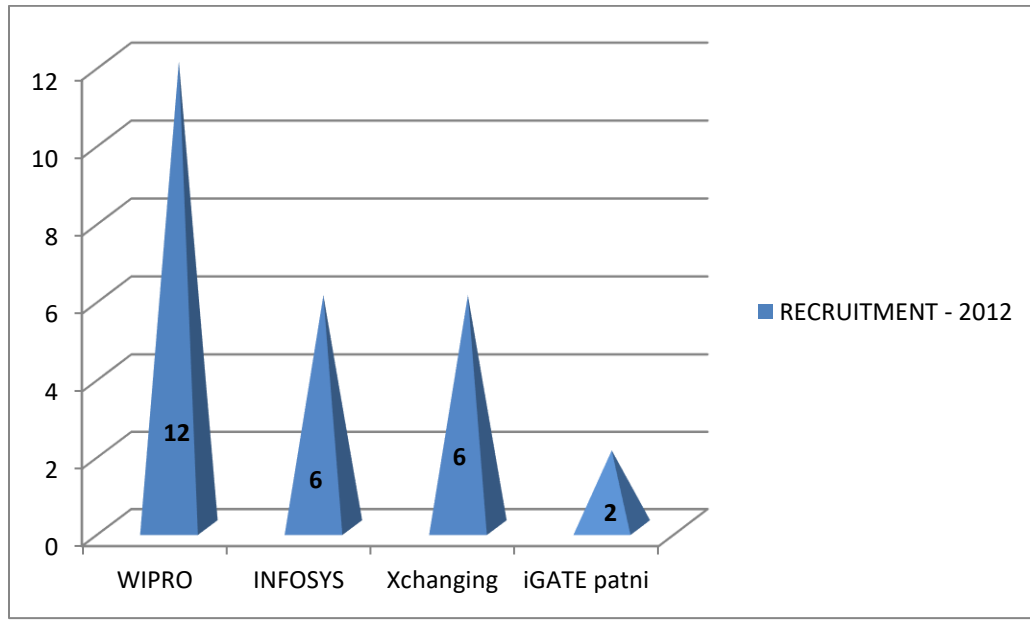

RECRUITMENT STATUS 2012

SL No	Company Name	BCA
1	WIPRO	12
2	INFOSYS (BPO)	6
3	iGATE patni	2
4	Xchanging	6
Total Recruitment		23

Total No. of final year students – 35

Total No. of eligible students – 31

Total No. of students Placed – 23

Current Placement Percentage only with respect to eligible students– 74.19%

Remaining eligible students to be placed – 8

Remaining non-eligible students to be placed - 4