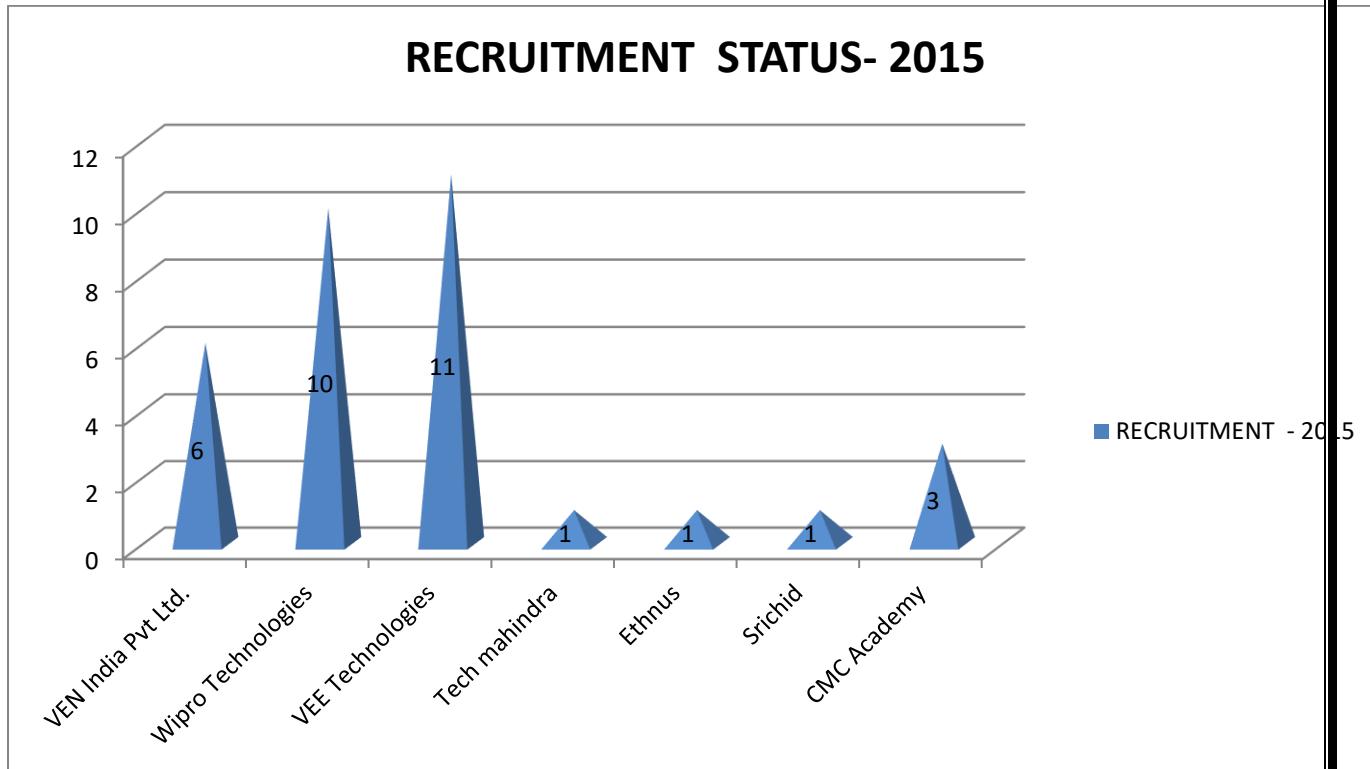

RECRUITMENT STATUS 2015

SL NO	COMPANY NAME	BCA
1	VEN India Pvt Ltd.	6
2	Wipro Technologies	10
3	VEE Technologies	11
4	Tech mahindra	1
5	Ethnus	1
6	Srichid	1
7	CMC Academy	3
Total Offers		33
Total Students		34

Total No. of final year students – 34

Total No. of eligible students – 34

Total No. of students Placed – 28

Current Placement Percentage only with respect to eligible students – 82.35%

Remaining eligible students to be placed – 01

Remaining non-eligible students to be placed - 05