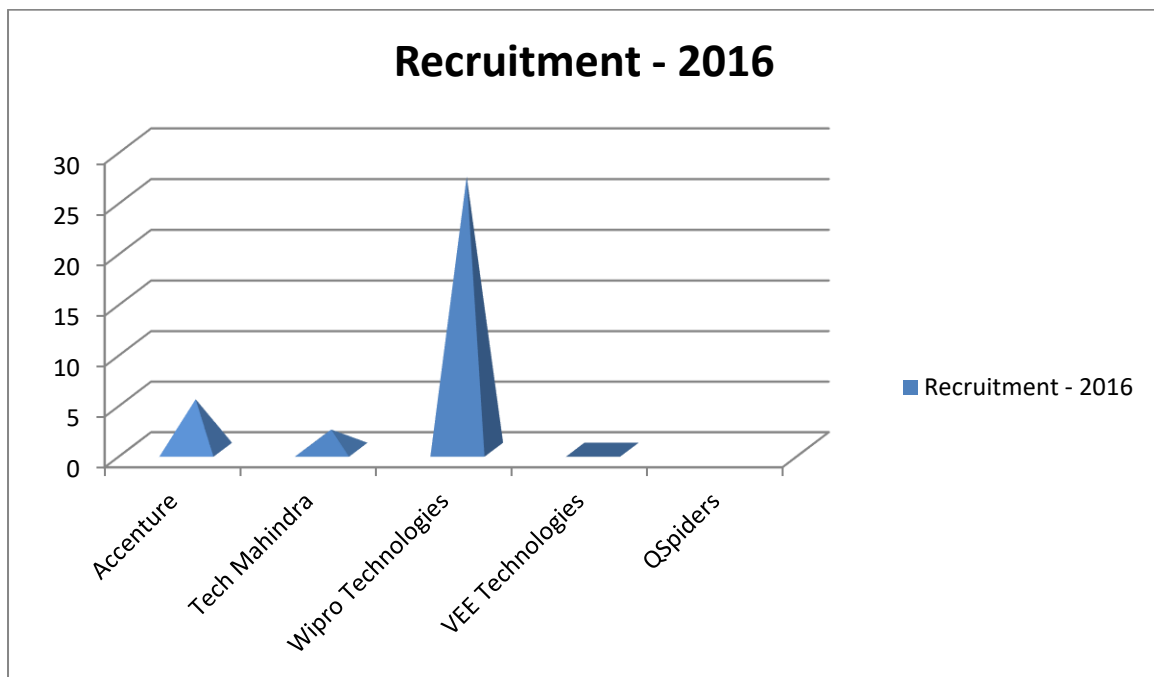

PES Institute of Advanced Management Studies

Placement Report-2015-16

PESIAMS Placement cell has made a remarkable achievement in placing the students in this academic year. 5 pool campus drives were conducted by the college during this academic year. Total 5 companies visited for recruiting exclusively BCA students. Major IT giants like *Wipro, Tech Mahindra, Accenture, VEE Technologies and QSpiders* recruited BCA students for technical requirements. 45 out of 54 BCA students were placed by different companies.

RECRUITMENT STATUS 2016 – BCA

SL NO	COMPANY NAME	BCA
1	Accenture	05
2	Tech Mahindra	02
3	Wipro Technologies	27
4	VEE Technologies	
5	QSpiders	
Total Offers		45

Total No. of final year students – 54

Total No. of eligible students – 45